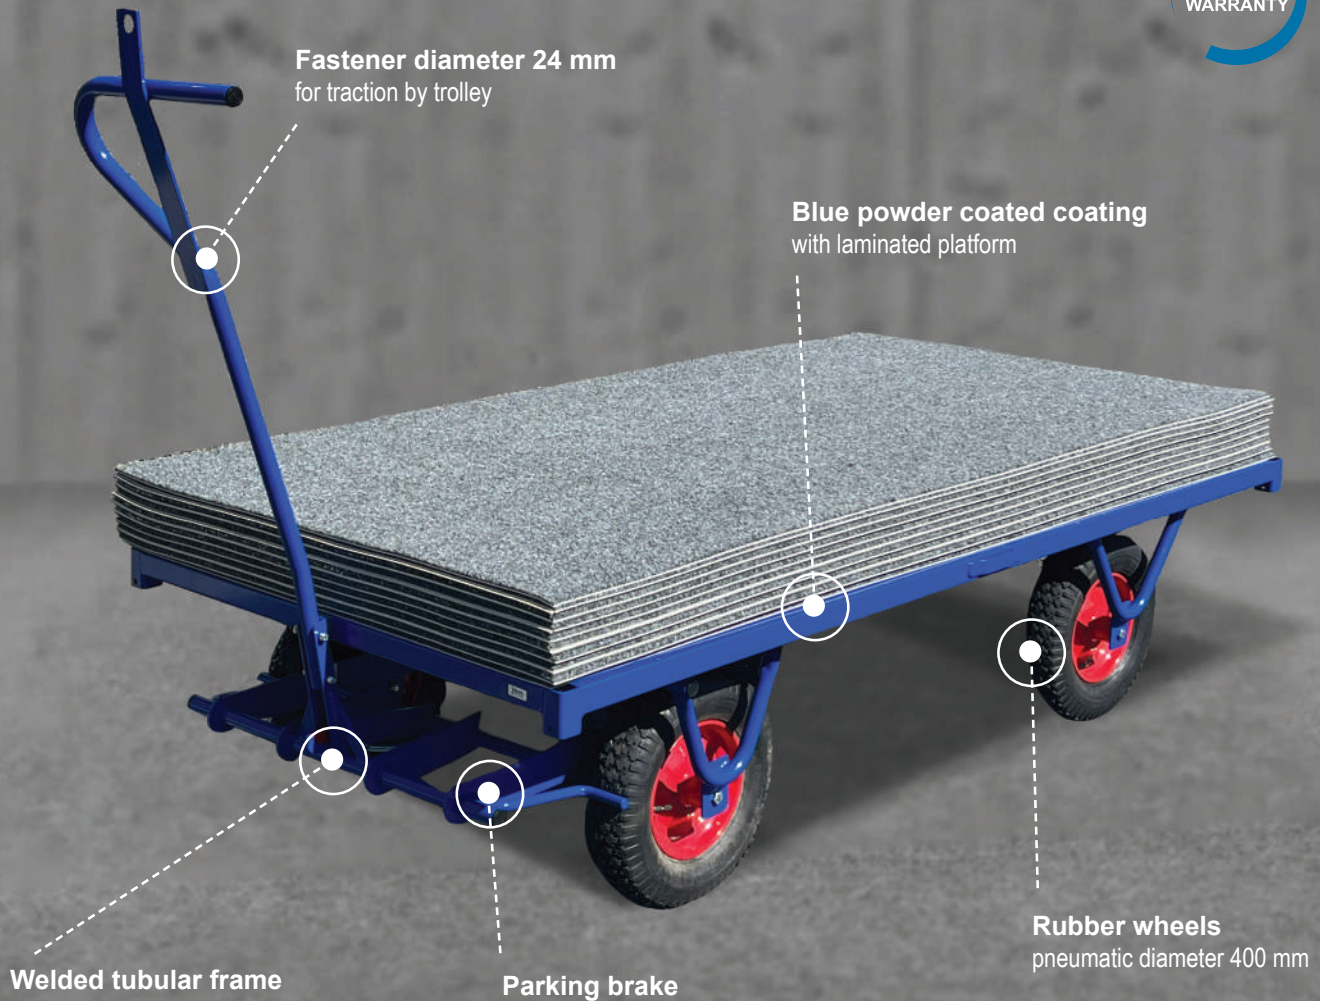

### OUR ADVICE

Store a maximum of 120 giant  
Concord or Effex tiles (240 sqm)

### TECHNICAL DATA

**Load:** up to 800 kg  
**Platform height:** 480 mm  
**Dimensions:** 2000 x 1000 mm  
**Inflatable wheels:** 400 x 80 mm  
**Weight:** 71,5 kg

\*According to the warranty terms indicated in the instructions delivered with the trolley

## >>> HANDLING TROLLEY FOR YOUR CARPET TILES

120 TILES

This handling trolley allows convenient transport and easy storage of 1 x 2 m giant tiles for the protection of sports floors.

For more information, please contact our sales team.